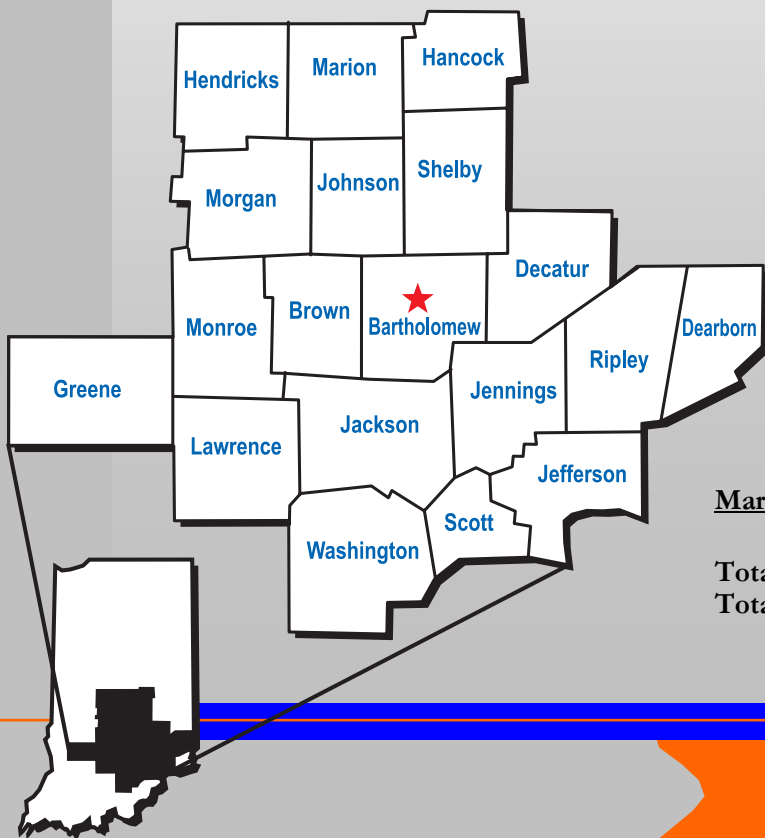

Indiana Country 101.5 WKKKG

Profile

South Central Indiana's Leading Country Station

101.5 WKKKG is South Central Indiana's Country station, booming 50,000 watts of power and coverage between Indianapolis and Louisville. WKKKG has been playing country music for over 30 years, longer than any other country station in the state.

As we move farther into 2007, country music is celebrating a growth of popularity. In 2006, country had a bigger share of the radio audience than any time in the last seven years. The market trend is for more new artists which encourages younger listeners to tune in. Country music is opening up to new media and the greater exposure will increase country listening and the effectiveness of marketing on country stations.

WKKKG takes every effort to research the market and what area listeners desire in a country station. This enables us to continue as the area's favorite country station. From the music today's listeners enjoy to the entertaining news and information they require, WKKKG strives to improve to meet the needs of our listeners and provide an advertising vehicle which clients can be confident of results.

Format
Country
Target Audience
25 to 54
Core: 35 to 44
Reach
South Central Indiana
Web Site
www.wkkg.com

Market Buying Ability

Total Spendable Income ..... $21.7 Billion
Total Retail Sales ..... $14.3 Billion

Mail: P.O. Box 1789 • Columbus, IN • 47202
Studio: 3212 Washington Street, Columbus
(812) 372-4448 • FAX (812) 372-1061
www.wkkg.com