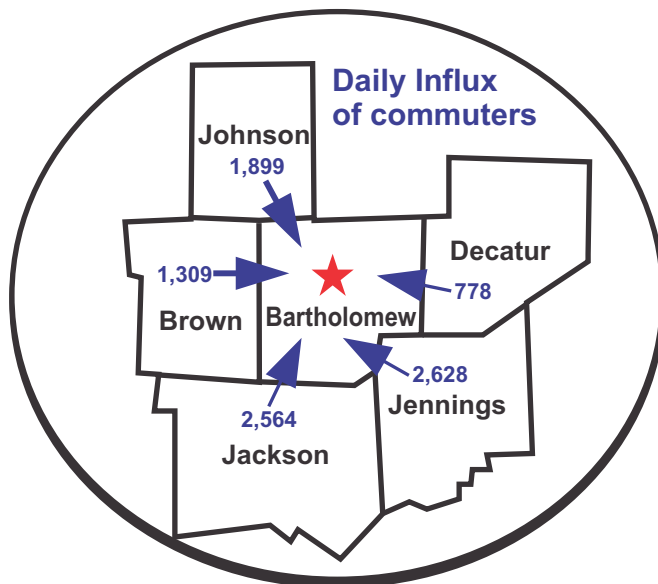

with South-Central Indiana's
premier advertising opportunity.

Our Market... Our Most Valuable Asset.

Our job is to deliver your message to our audience.

The following is a demographic breakdown of the South-Central Indiana market - by county:

Source: U.S. Census Bureau Quick Facts

Bartholomew County is a regional employment and shopping hub.

Source: Daily commuting patterns
Columbus Area Chamber of Commerce

We are happy to provide Arbitron audience measurement information by station or unduplicated audience upon request. Please contact your sales representative.

From 18 to 80 - male & female... We've got you covered in South-Central Indiana.

News Talk - Reach adults 45+

Local voice for Breaking News, Weather, Sports, Entertainment, Rush, Dr. Laura and more...

Country - Reach adults 25-54

Rock - Reach adults 18-44

Indiana's Rock Station... With great music and conversation - but still family friendly... The best rock from Led Zeppelin, Aerosmith, Nirvana, Nickelback, AC/DC